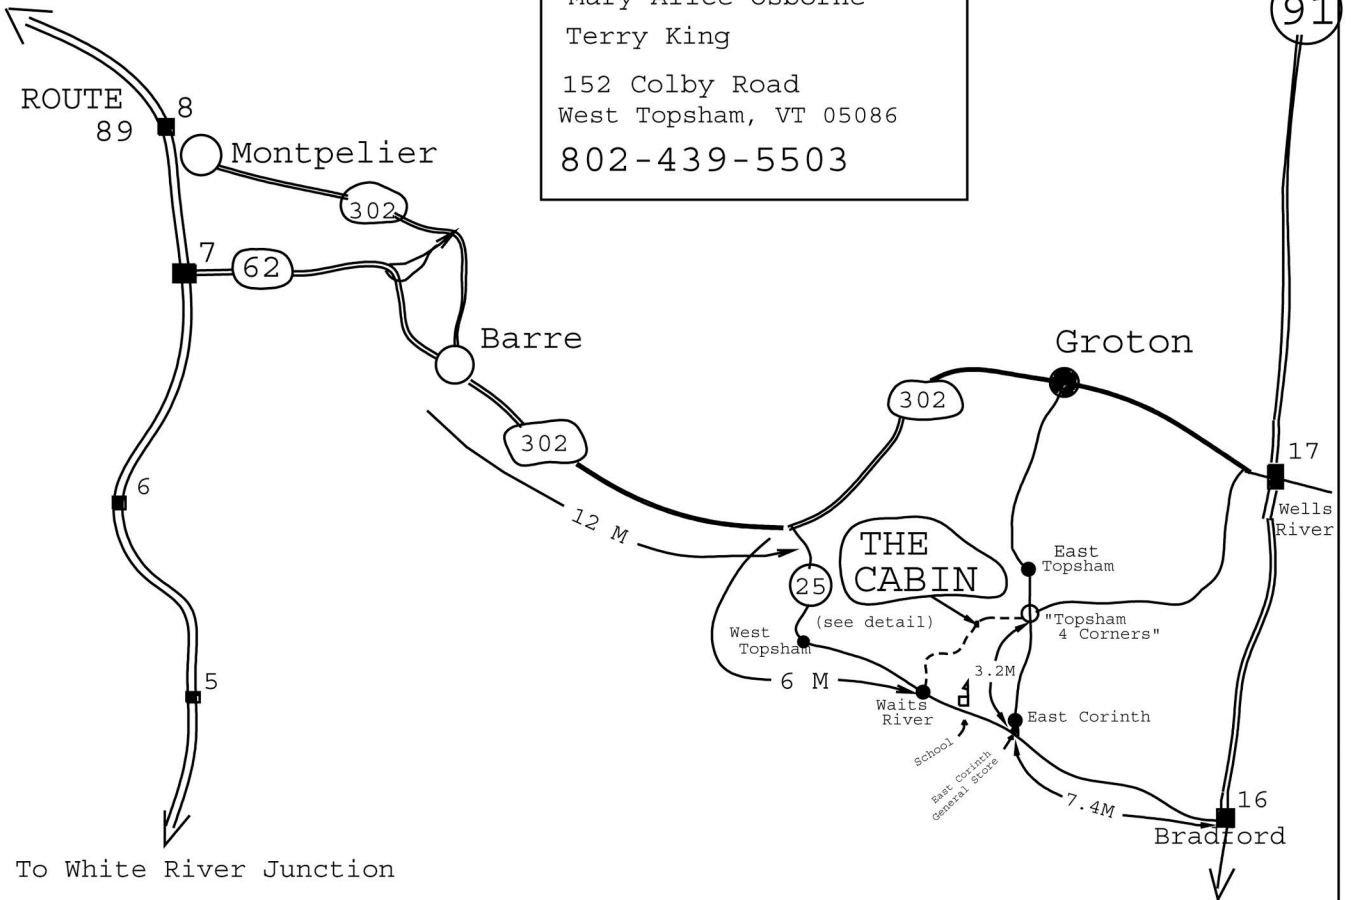

To Burlington

Mary Alice Osborne
Terry King
152 Colby Road
West Topsham, VT 05086
802-439-5503

To White River Junction

(Detailed Map)

to White River Junction